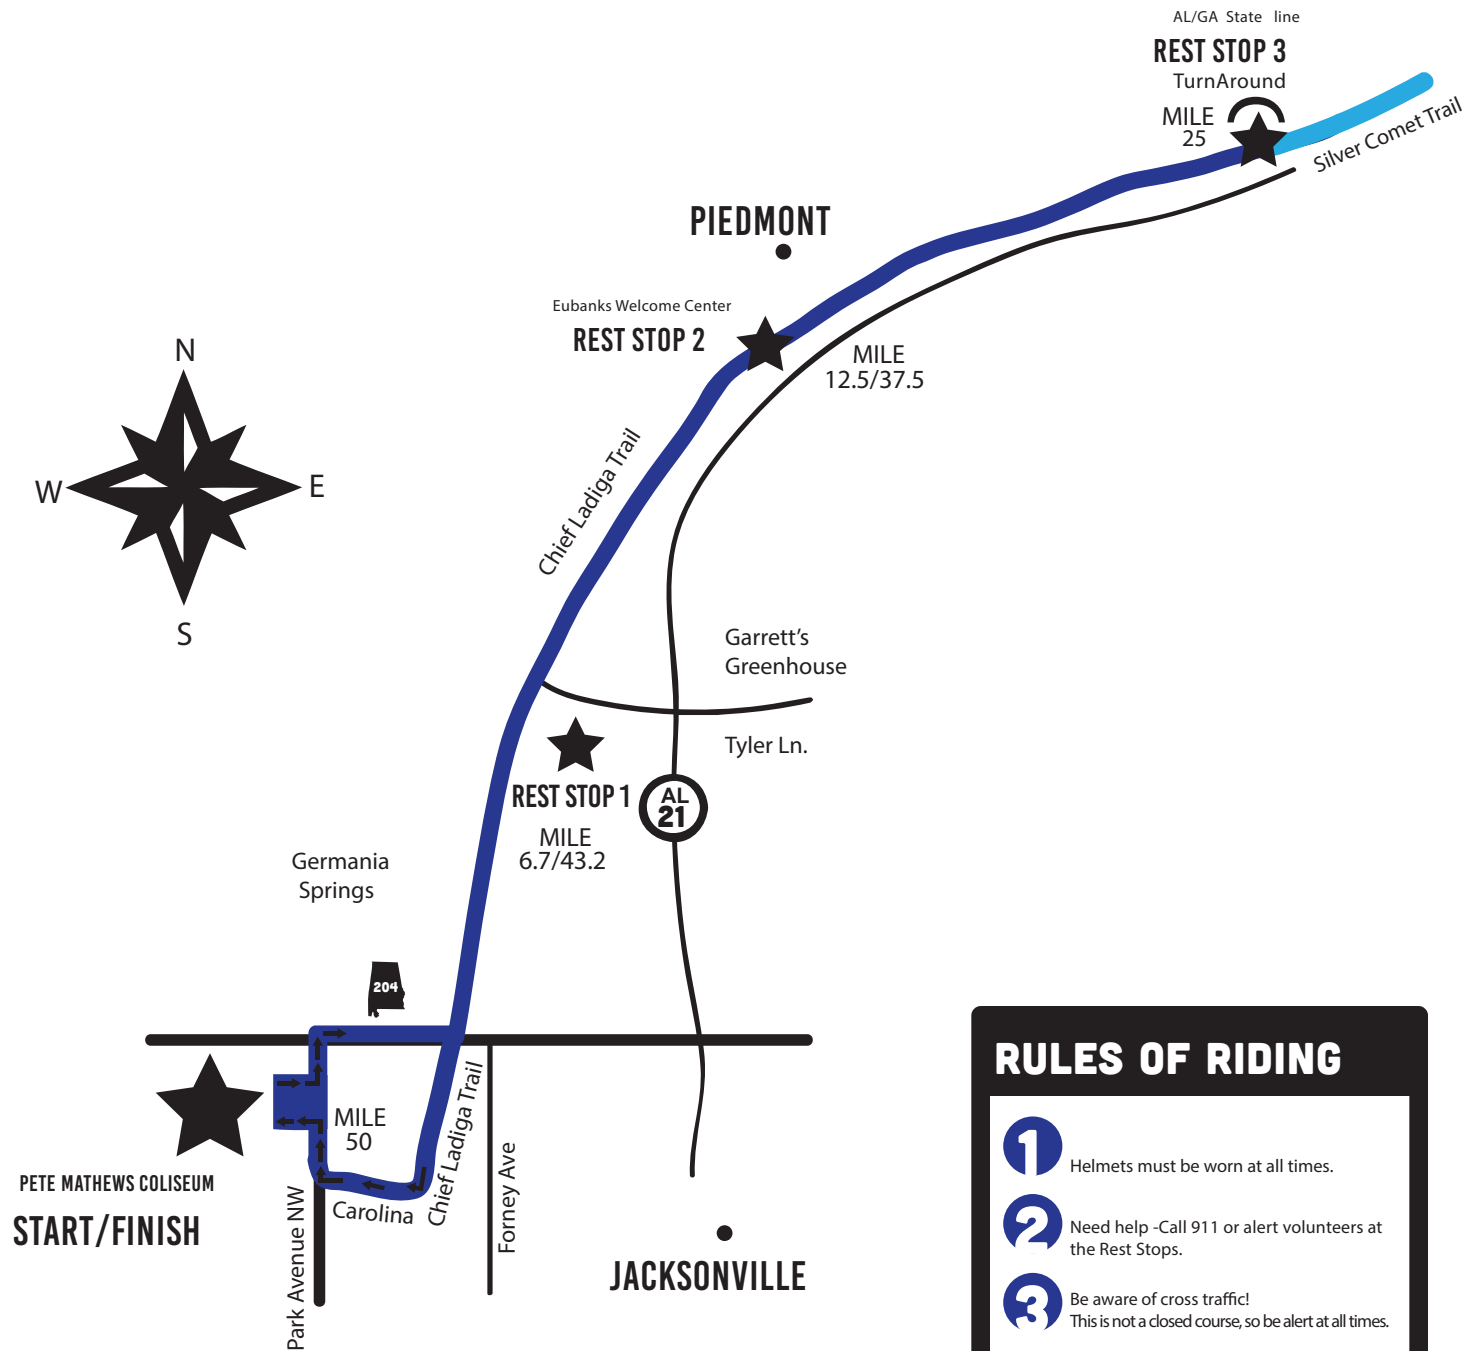

# CHIEF LADIGA CRUISE 2021 ROUTE MAP

## RULES OF RIDING

- 1** Helmets must be worn at all times.
- 2** Need help - Call 911 or alert volunteers at the Rest Stops.
- 3** Be aware of cross traffic!  
This is not a closed course, so be alert at all times.
- 4** Cruise participants must turn around at (or before) the state line. Do not go past Rest Stop 3.
- 5** Stash your trash.
- 6** Have Fun!

**THANKS FOR CHOOSING OUR RIDE!**

**SAVE THE DATE!**  
**7TH ANNUAL CHIEF LADIGA CRUISE** **SUNDAY**  
**05.15.22**