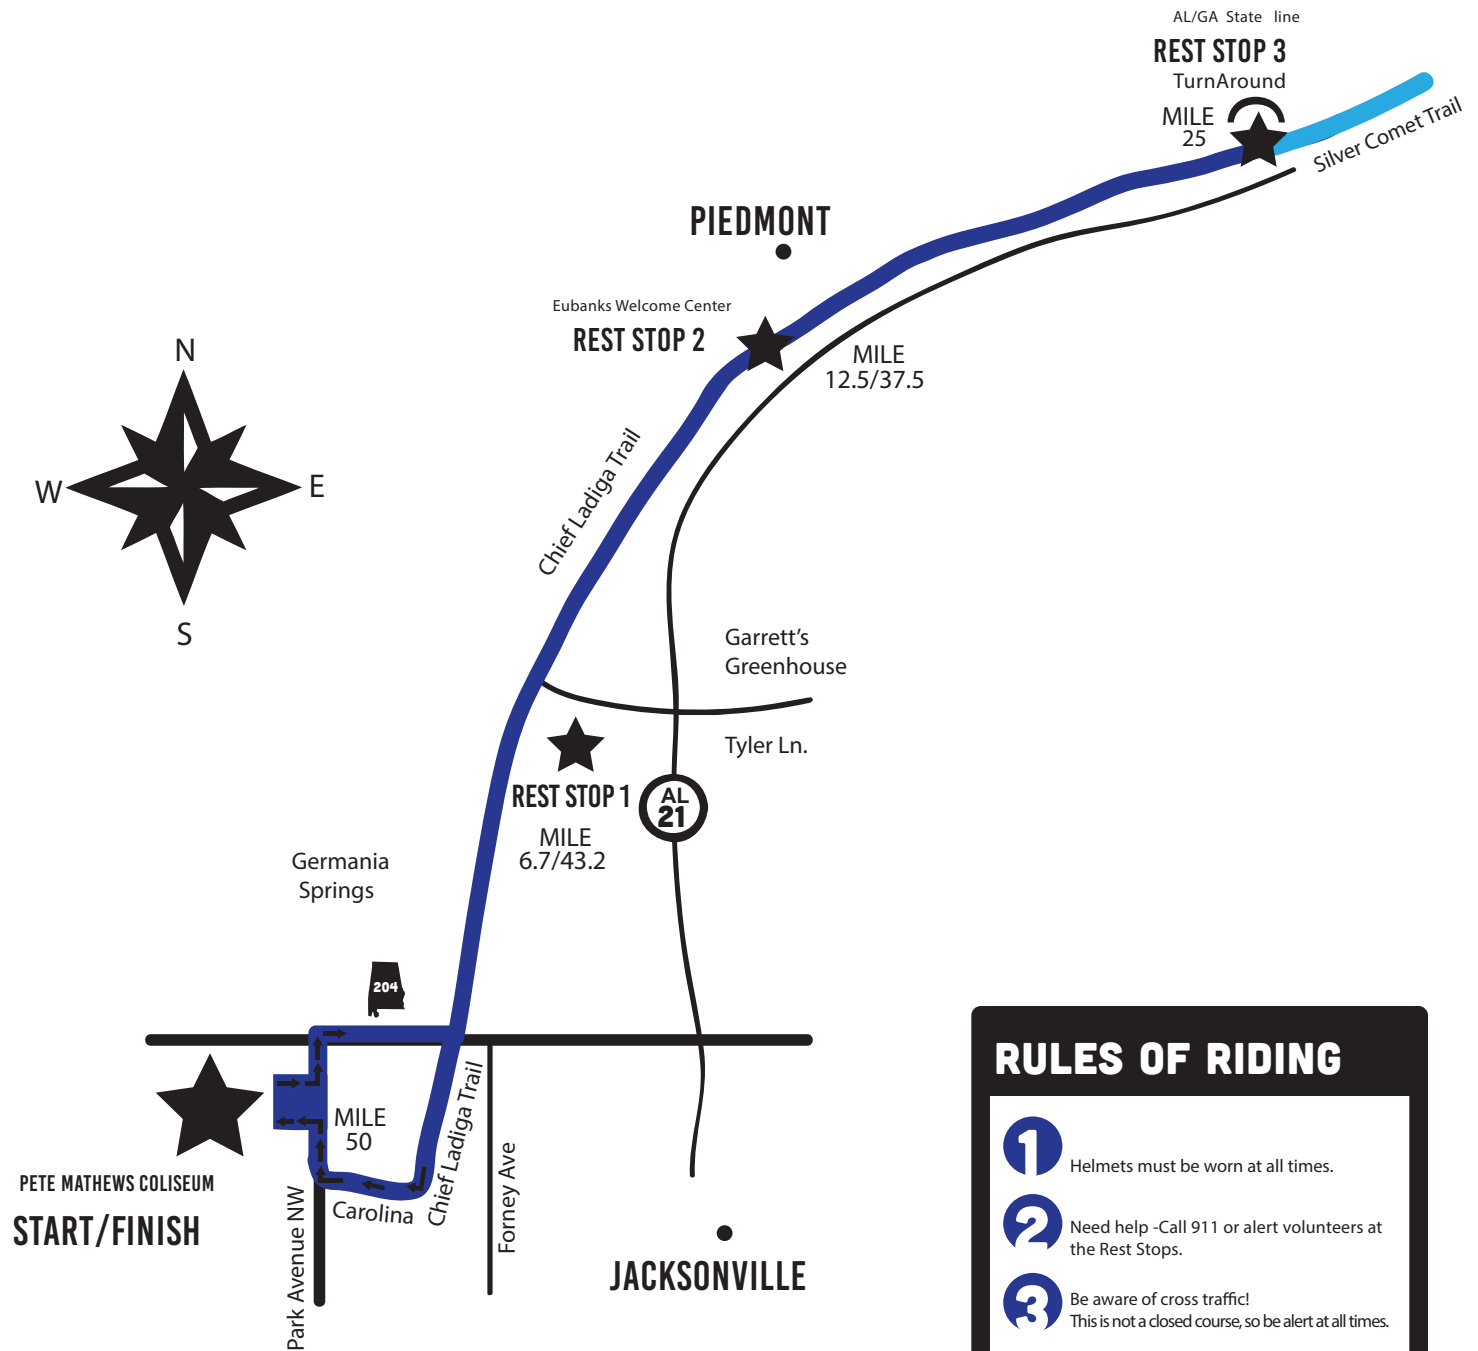

# CHIEF LADIGA CRUISE 2020 ROUTE MAP

## RULES OF RIDING

- 1** Helmets must be worn at all times.
- 2** Need help - Call 911 or alert volunteers at the Rest Stops.
- 3** Be aware of cross traffic!  
This is not a closed course, so be alert at all times.
- 4** Cruise participants must turn around at (or before) the state line. Do not go past Rest Stop 3.
- 5** Stash your trash.
- 6** Have Fun!

THANKS FOR CHOOSING OUR RIDE!

**SAVE THE DATE!**  
**7TH ANNUAL CHIEF LADIGA CRUISE** **SUNDAY**  
**05.16.21**