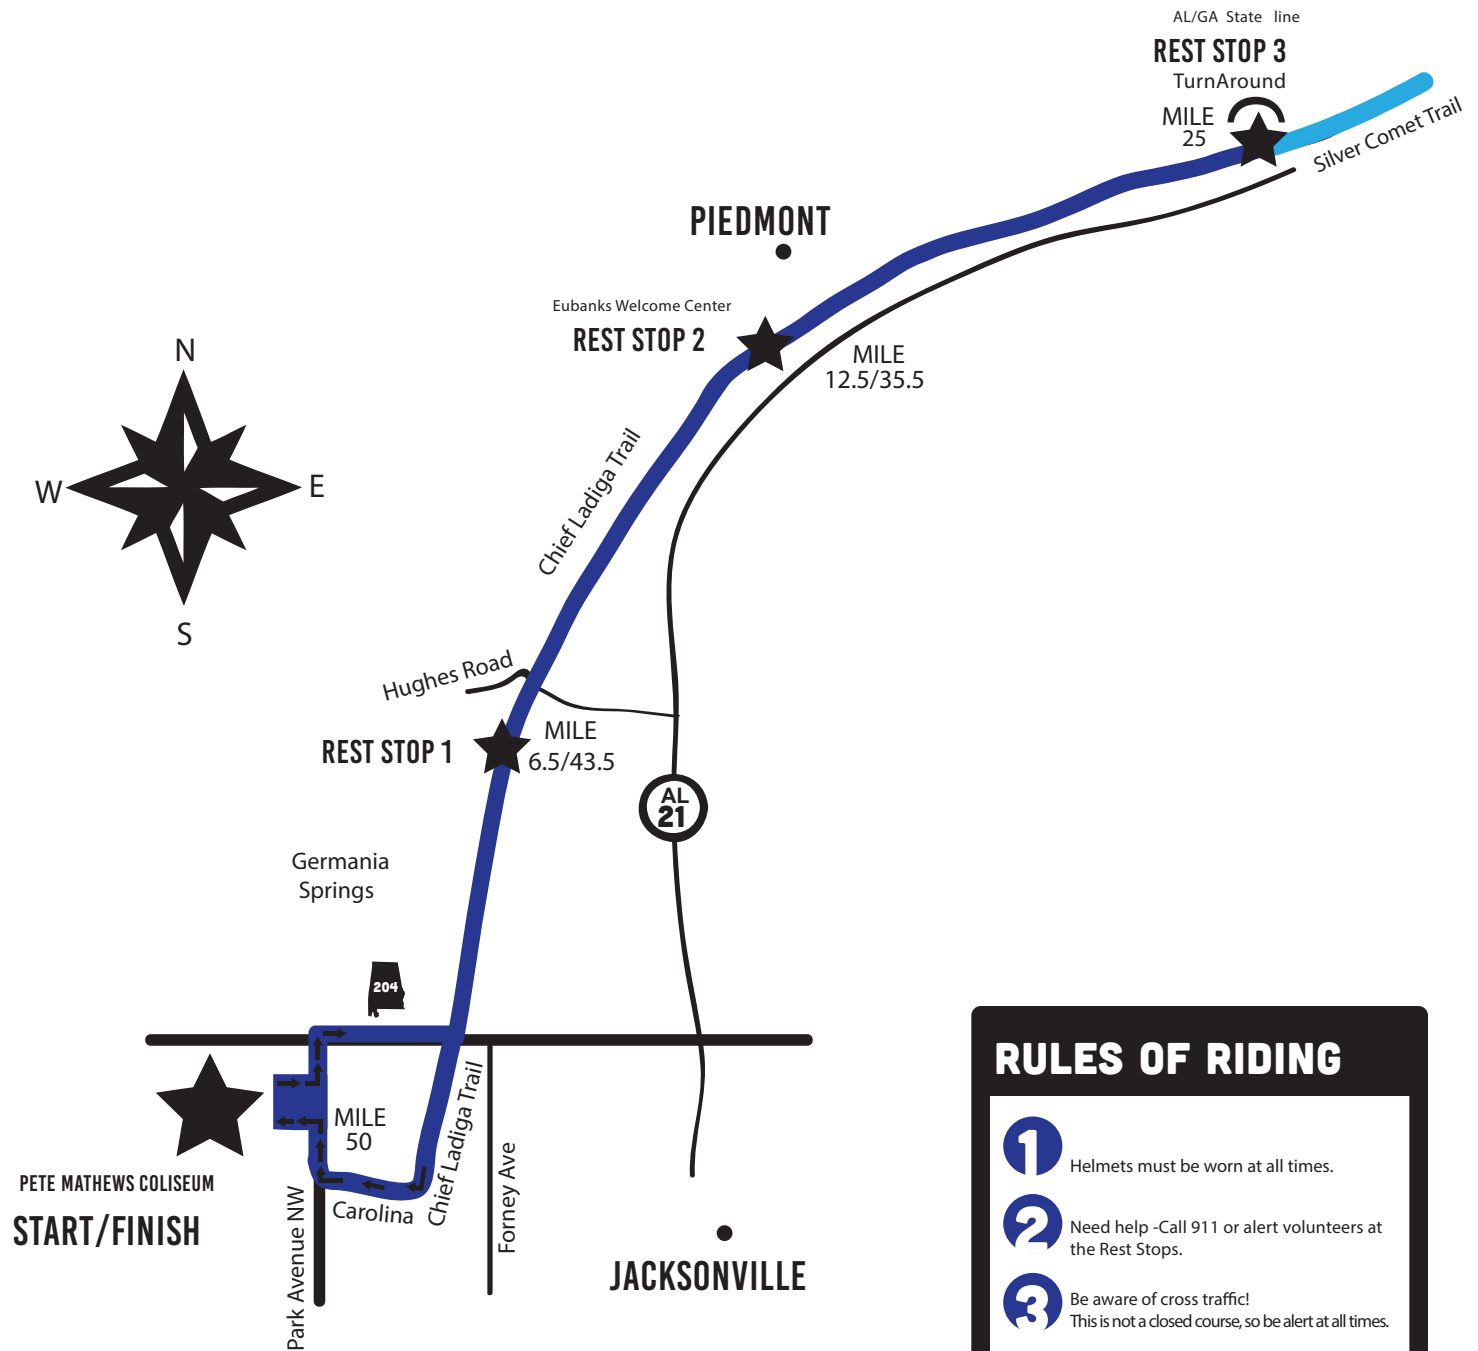

# CHIEF LADIGA CRUISE 2018 ROUTE MAP

## RULES OF RIDING

- 1** Helmets must be worn at all times.
- 2** Need help - Call 911 or alert volunteers at the Rest Stops.
- 3** Be aware of cross traffic!  
This is not a closed course, so be alert at all times.
- 4** Courtesy - We are visitors on the trail.  
Be respectful of others.
- 5** Stash your trash.
- 6** Have Fun!

THANKS FOR CHOOSING OUR RIDE!

**SAVE THE DATE!**  
**5TH ANNUAL CHIEF LADIGA CRUISE** **SUNDAY**  
**05.19.19**