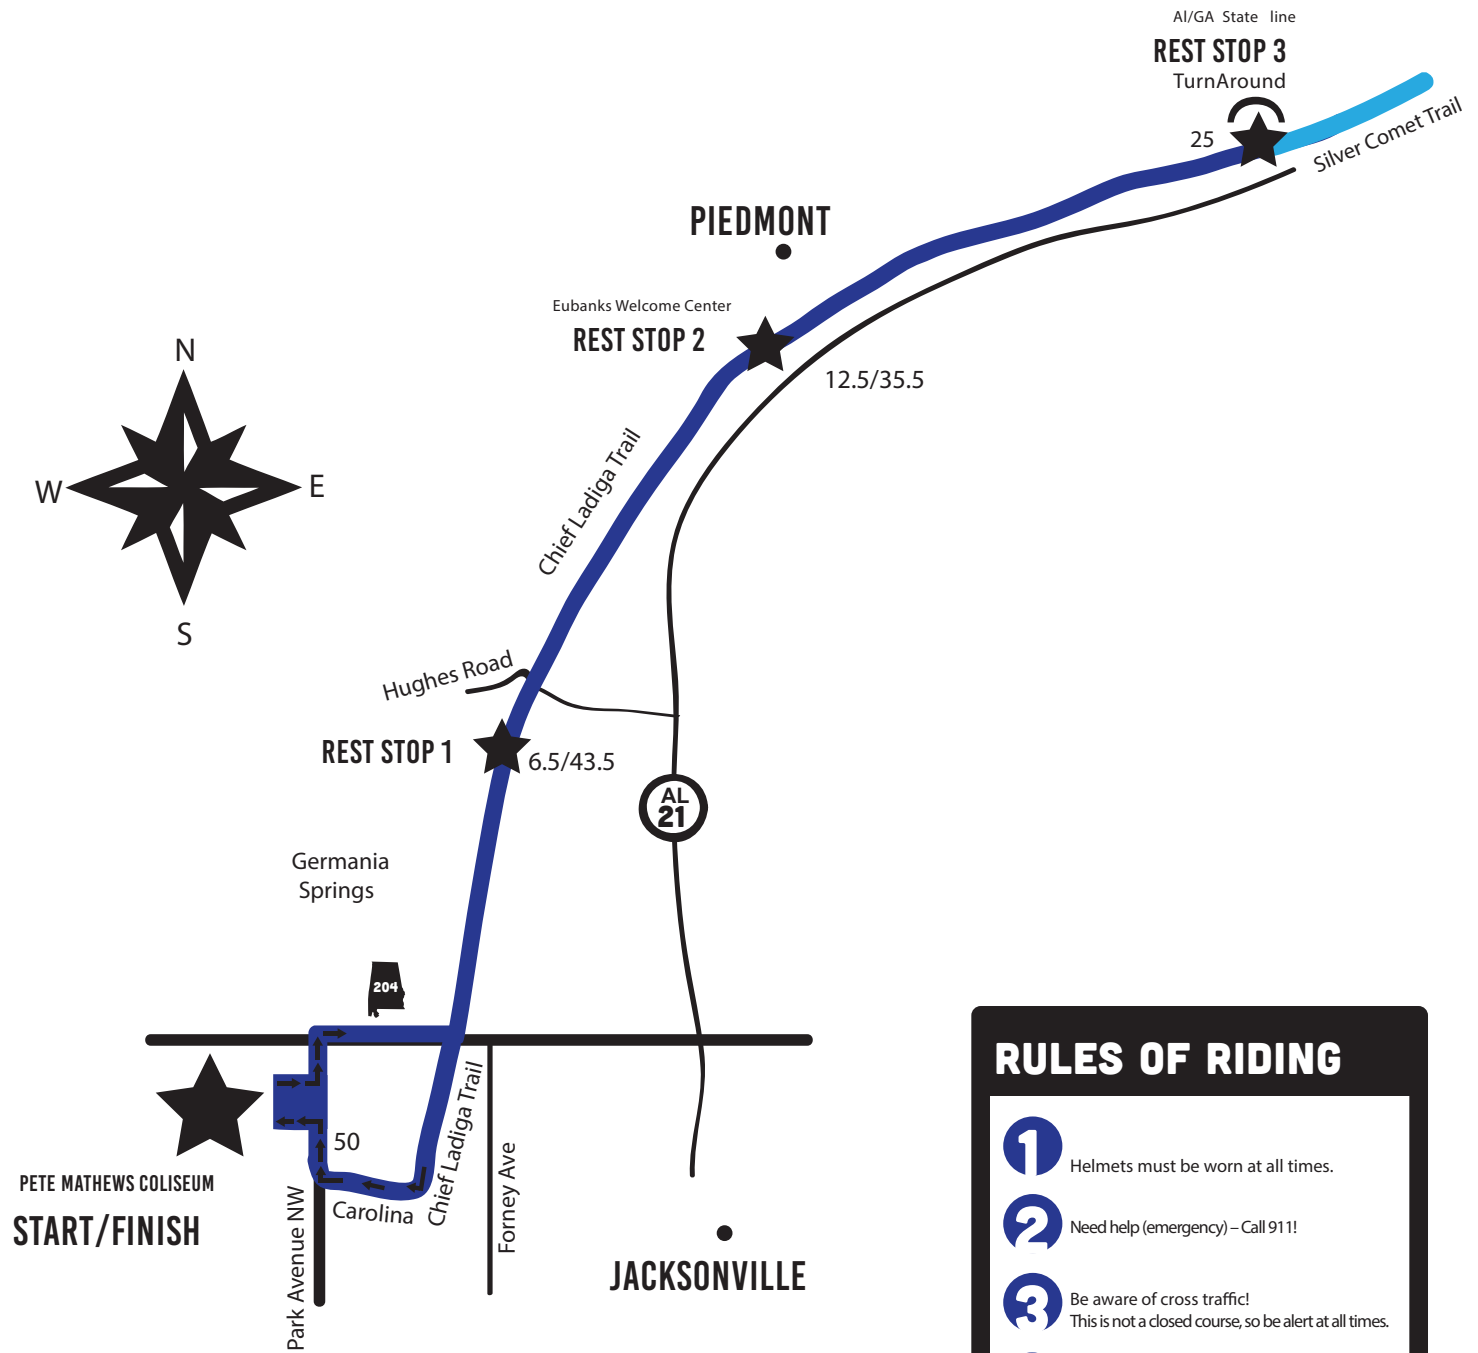

CHIEF LADIGA CRUISE 2017 ROUTE MAP

RULES OF RIDING

- 1 Helmets must be worn at all times.
- 2 Need help (emergency) – Call 911!
- 3 Be aware of cross traffic!
This is not a closed course, so be alert at all times.
- 4 Courtesy – We are visitors on the trail.
Be respectful of others.
- 5 Stash your trash.
- 6 Have Fun!

THANKS FOR CHOOSING OUR RIDE!

SAVE THE DATE!
4TH ANNUAL CHIEF LADIGA CRUISE **SUNDAY** **05.20.18**